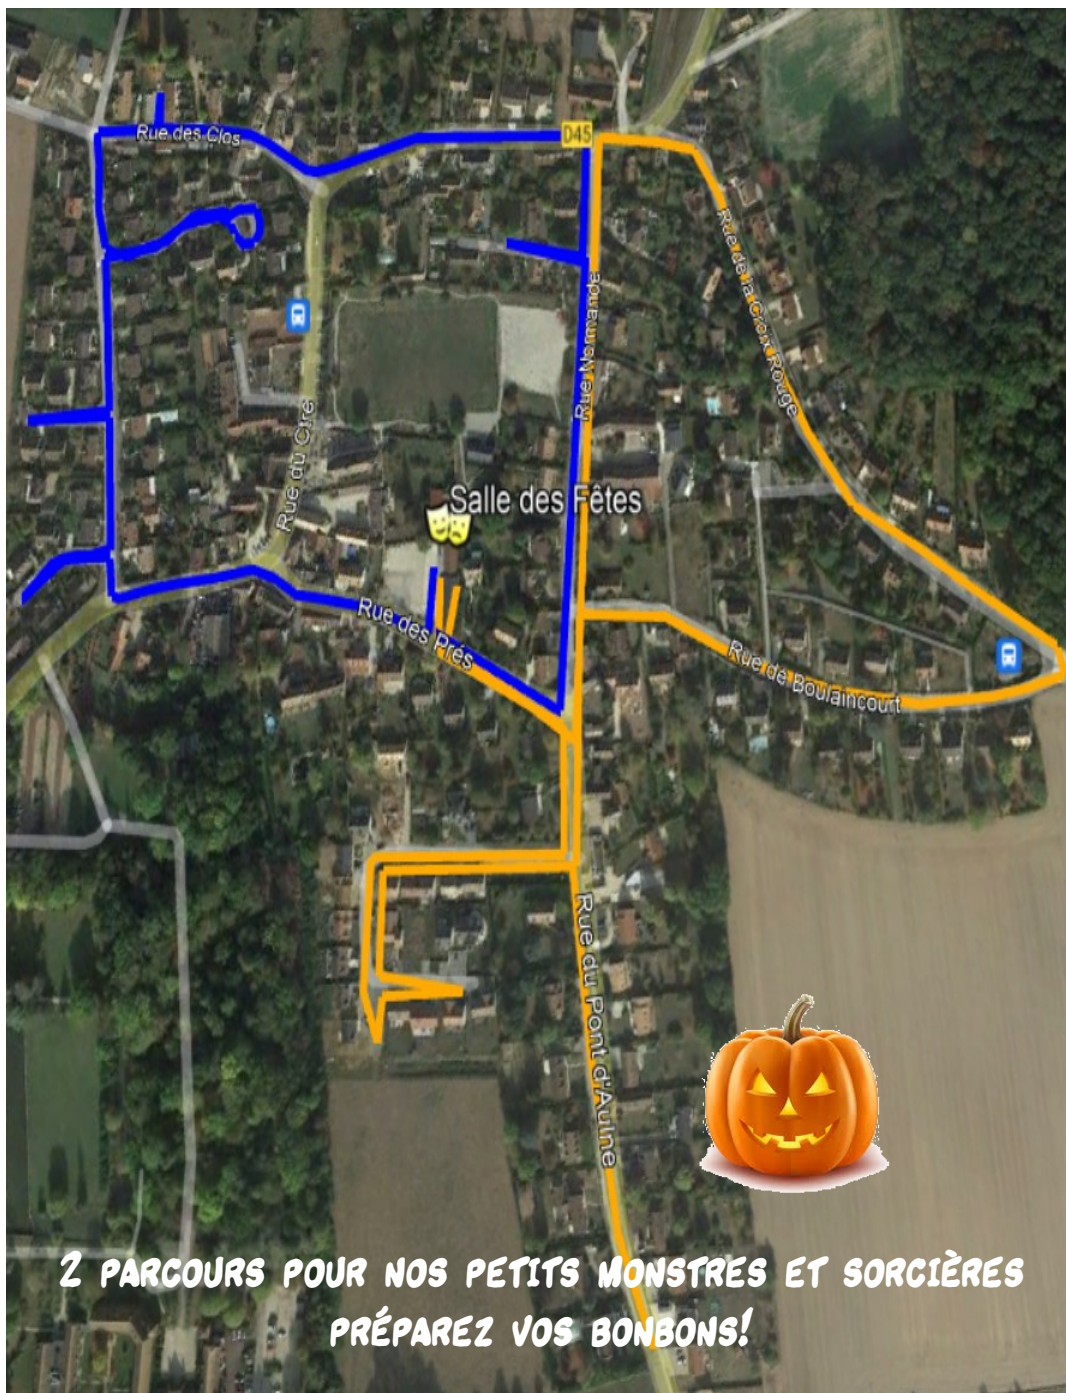

PARCOURS DES DÉFILÉS

**2 PARCOURS POUR NOS PETITS MONSTRES ET SORCIÈRES
PRÉPAREZ VOS BONBONS!**